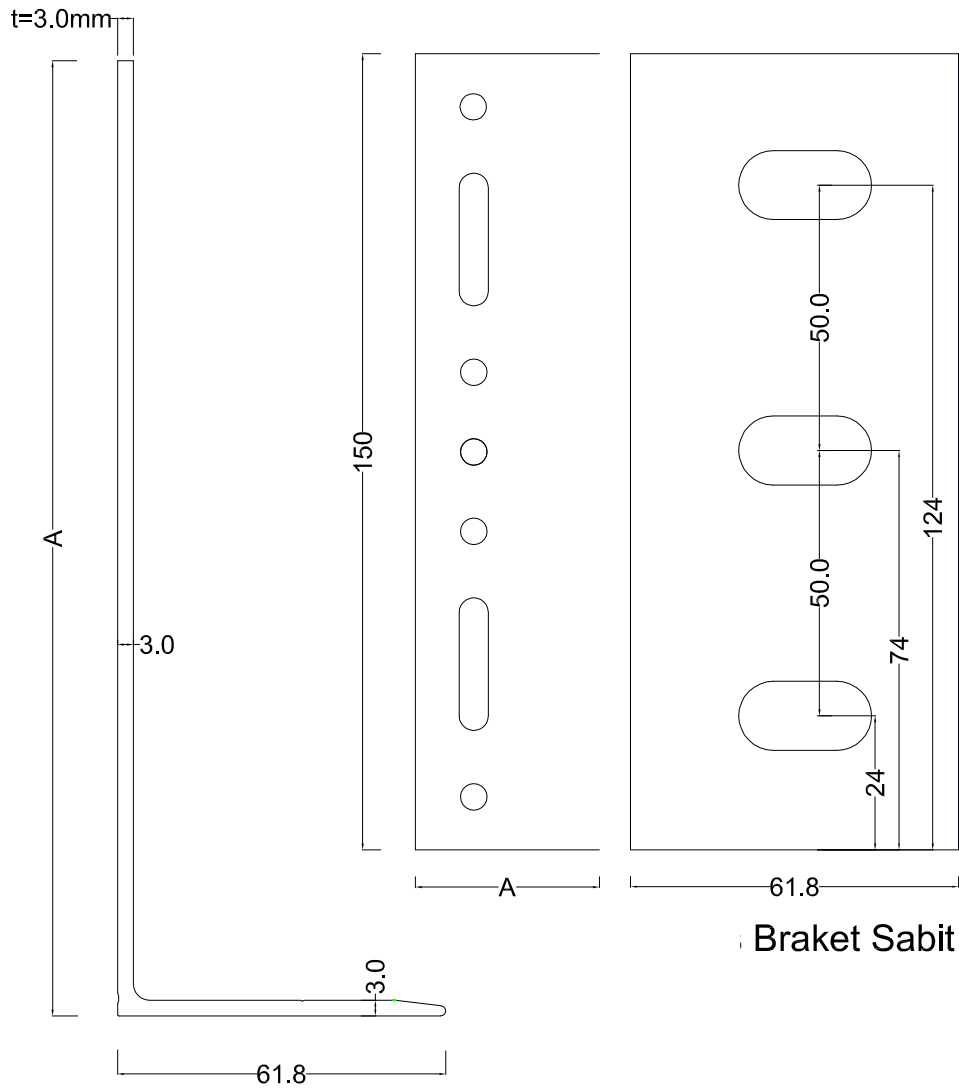

BRAKET 3mm

Braket Sabit

Braket Sabit

A x 61.8 x 150 mm
60 x 61.8 x 150 mm
80 x 61.8 x 150 mm
100 x 61.8 x 150 mm
120 x 61.8 x 150 mm
140 x 61.8 x 150 mm
160 x 61.8 x 150 mm
180 x 61.8 x 150 mm

Braket Hareketli

A x 61.8 x 80 mm
60 x 61.8 x 80 mm
80 x 61.8 x 80 mm
100 x 61.8 x 80 mm
120 x 61.8 x 80 mm
140 x 61.8 x 80 mm
160 x 61.8 x 80 mm
180 x 61.8 x 80 mm