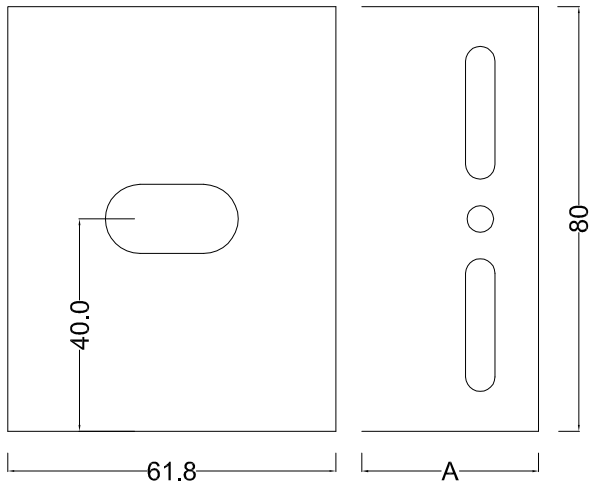

Hareketli

Sabit

Sabit

Hareketli

Sabit

< Hareketli

A x 61.8 x 150 mm
80 x 61.8 x 150 mm
100 x 61.8 x 150 mm
120 x 61.8 x 150 mm
140 x 61.8 x 150 mm
160 x 61.8 x 150 mm
180 x 61.8 x 150 mm

A x 61.8 x 80 mm
80 x 61.8 x 80 mm
100 x 61.8 x 80 mm
120 x 61.8 x 80 mm
140 x 61.8 x 80 mm
160 x 61.8 x 80 mm
180 x 61.8 x 80 mm

A x 61.8 x 150 mm
60 x 61.8 x 150 mm
80 x 61.8 x 150 mm
100 x 61.8 x 150 mm
120 x 61.8 x 150 mm
140 x 61.8 x 150 mm
160 x 61.8 x 150 mm
180 x 61.8 x 150 mm

Braket Hareketli

A x 61.8 x 80 mm
60 x 61.8 x 80 mm
80 x 61.8 x 80 mm
100 x 61.8 x 80 mm
120 x 61.8 x 80 mm
140 x 61.8 x 80 mm
160 x 61.8 x 80 mm
180 x 61.8 x 80 mm

Braket Hareketli

Hareketli Braket

Sabit Braket

BRAKET 4mm

Braket Hareketli

A x 61.8 x 80 mm
60 x 61.8 x 80 mm
80 x 61.8 x 80 mm
100 x 61.8 x 80 mm
120 x 61.8 x 80 mm
140 x 61.8 x 80 mm
160 x 61.8 x 80 mm
180 x 61.8 x 80 mm

Braket Sabit

A x 61.8 x 150 mm
60 x 61.8 x 150 mm
80 x 61.8 x 150 mm
100 x 61.8 x 150 mm
120 x 61.8 x 150 mm
140 x 61.8 x 150 mm
160 x 61.8 x 150 mm
180 x 61.8 x 150 mm

Braket Hareketli

Braket Sabit