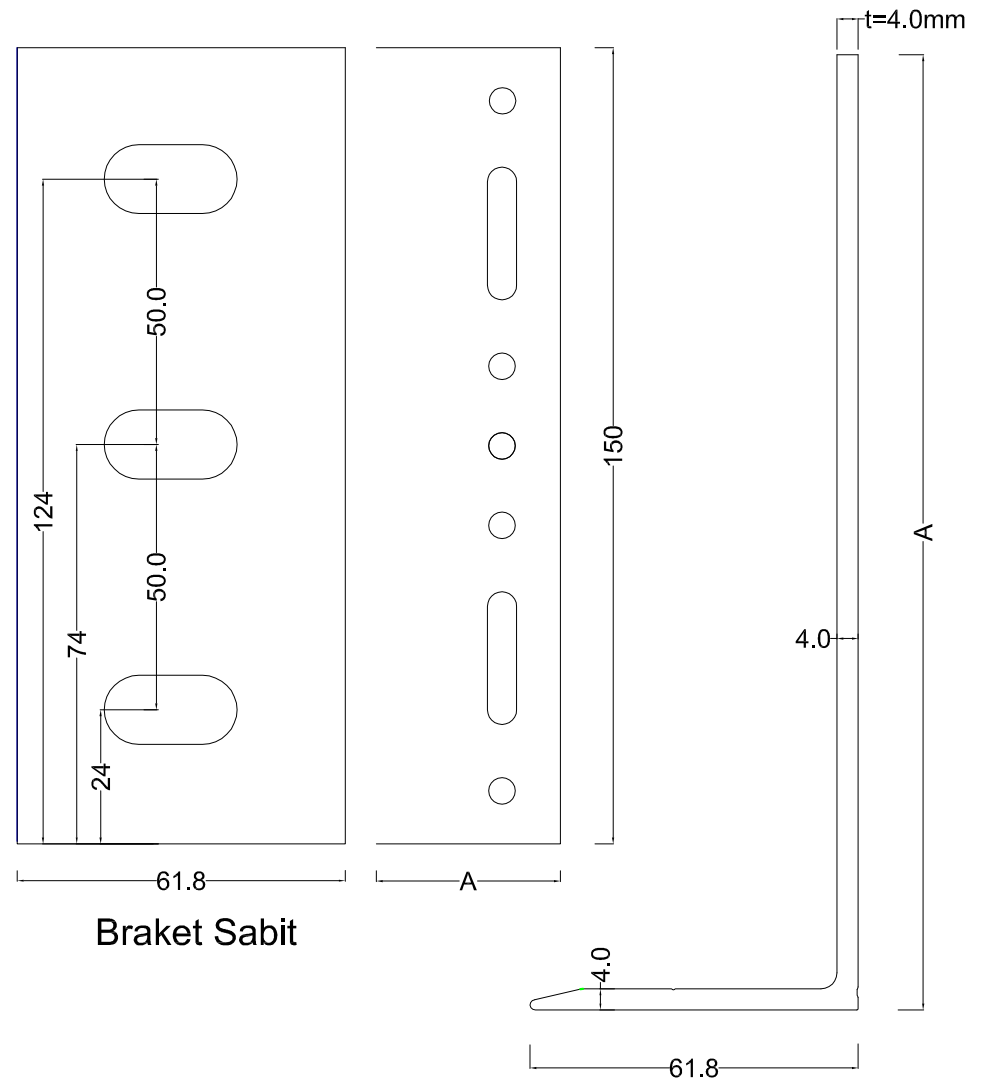

A x 61.8 x 150 mm
60 x 61.8 x 150 mm
80 x 61.8 x 150 mm
100 x 61.8 x 150 mm
120 x 61.8 x 150 mm
140 x 61.8 x 150 mm
160 x 61.8 x 150 mm
180 x 61.8 x 150 mm

Braket Hareketli

A x 61.8 x 80 mm
60 x 61.8 x 80 mm
80 x 61.8 x 80 mm
100 x 61.8 x 80 mm
120 x 61.8 x 80 mm
140 x 61.8 x 80 mm
160 x 61.8 x 80 mm
180 x 61.8 x 80 mm

Braket Hareketli

Hareketli Braket

Sabit Braket

BRAKET 4mm

Braket Hareketli

A x 61.8 x 80 mm
60 x 61.8 x 80 mm
80 x 61.8 x 80 mm
100 x 61.8 x 80 mm
120 x 61.8 x 80 mm
140 x 61.8 x 80 mm
160 x 61.8 x 80 mm
180 x 61.8 x 80 mm

Braket Sabit

A x 61.8 x 150 mm
60 x 61.8 x 150 mm
80 x 61.8 x 150 mm
100 x 61.8 x 150 mm
120 x 61.8 x 150 mm
140 x 61.8 x 150 mm
160 x 61.8 x 150 mm
180 x 61.8 x 150 mm

Braket Hareketli

Braket Sabit